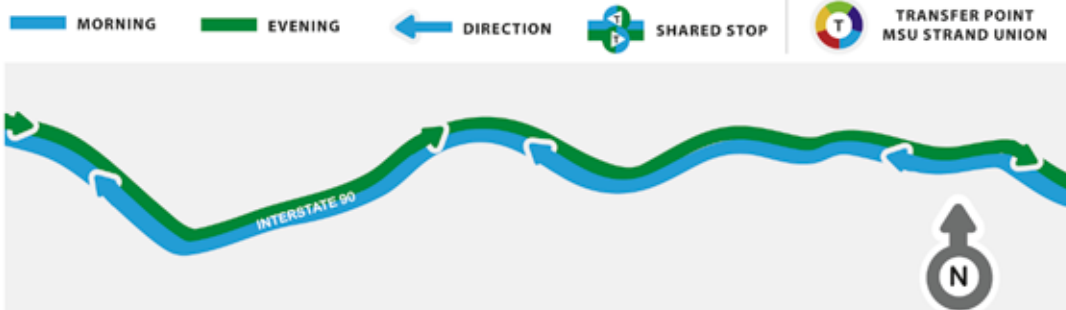

BOZEMAN INSET

ROUTE MAP LEGEND

LIVINGSTON INSET

Morning

TIMED STOPS	DIR.	TRIP 1	TRIP 2
Walmart - Depart	E	6:05 a	7:05 a
Printing for Less (Livingston)	E	6:50 a	7:50 a
Pamida (Livingston)	W	7:00 a	7:35 a
Bozeman Deaconess Hospital	W	7:35 a	8:35 a
MSU Strand Union Building - Arrive	W	7:40 a	8:40 a
RightNow	W	7:45 a	8:45 a

BUSES WILL NOT LEAVE EARLIER THAN SCHEDULED TIMES

Evening

TIMED STOPS	DIR.	TRIP 1	TRIP 2
RightNow	E	5:05 p	6:05 p
MSU Strand Union Building- Depart	E	5:10 p	6:10 p
Bozeman Deaconess Hospital	E	5:20 p	6:20 p
Pamida (Livingston)	E	5:55 p	6:55 p
Printing for Less (Livingston)	W	6:05 p	7:05 p
Walmart (Bozeman) - Arrive	W	6:50 p	7:50 p

BUSES WILL NOT LEAVE EARLIER THAN SCHEDULED TIMES

FARE FREE SERVICE

Livingston Route Map

STREAMLINEBUS.COM

SCHEDULE & ROUTE INFORMATION

Due to road improvements and winter conditions, routes and times may be temporarily changed or delayed. For more current schedule information and updates call 406.587.2434 or visit our website.